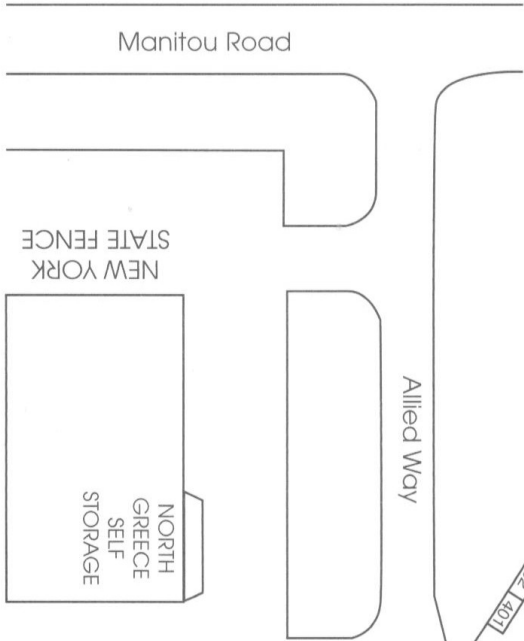

North Greece Self Storage L.L.C.

North Greece Industrial Park
 858 Manitou Road
 One mile North of Latta Road
 (585) 392-3131

Enter Your Unit Number: 0000

1	2	3
4	5	6
7	8	9
*	0	#

REMEMBER!
 To Enter Gate: Enter your unit number followed by # sign
 THEN...
 Enter pass code followed by * (star)
 To Exit gate: Repeat procedure.